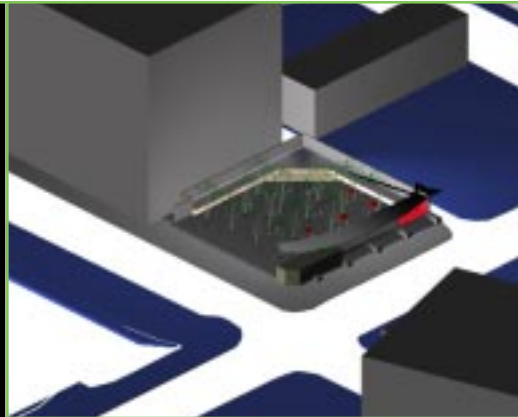

Project sites

PIKE AND PINE  
(between 1st and 2nd)

CONVENTION PLACE  
(Olive and Howell)

PIONEER SQUARE  
(Yesler and Jackson)

Venue

College of Architecture and Urban Planning  
Gould Hall Courtyard and  
Gould Rm 100

Date

June 8, 2000

Time

9:45 kickoff~  
5:00 closing\*

For more information visit our course website at:  
<http://courses.washington.edu/studio>

Park at Convention Place  
Eric Shelton

Digital Media Center for the Arts  
Nien-tze Chen